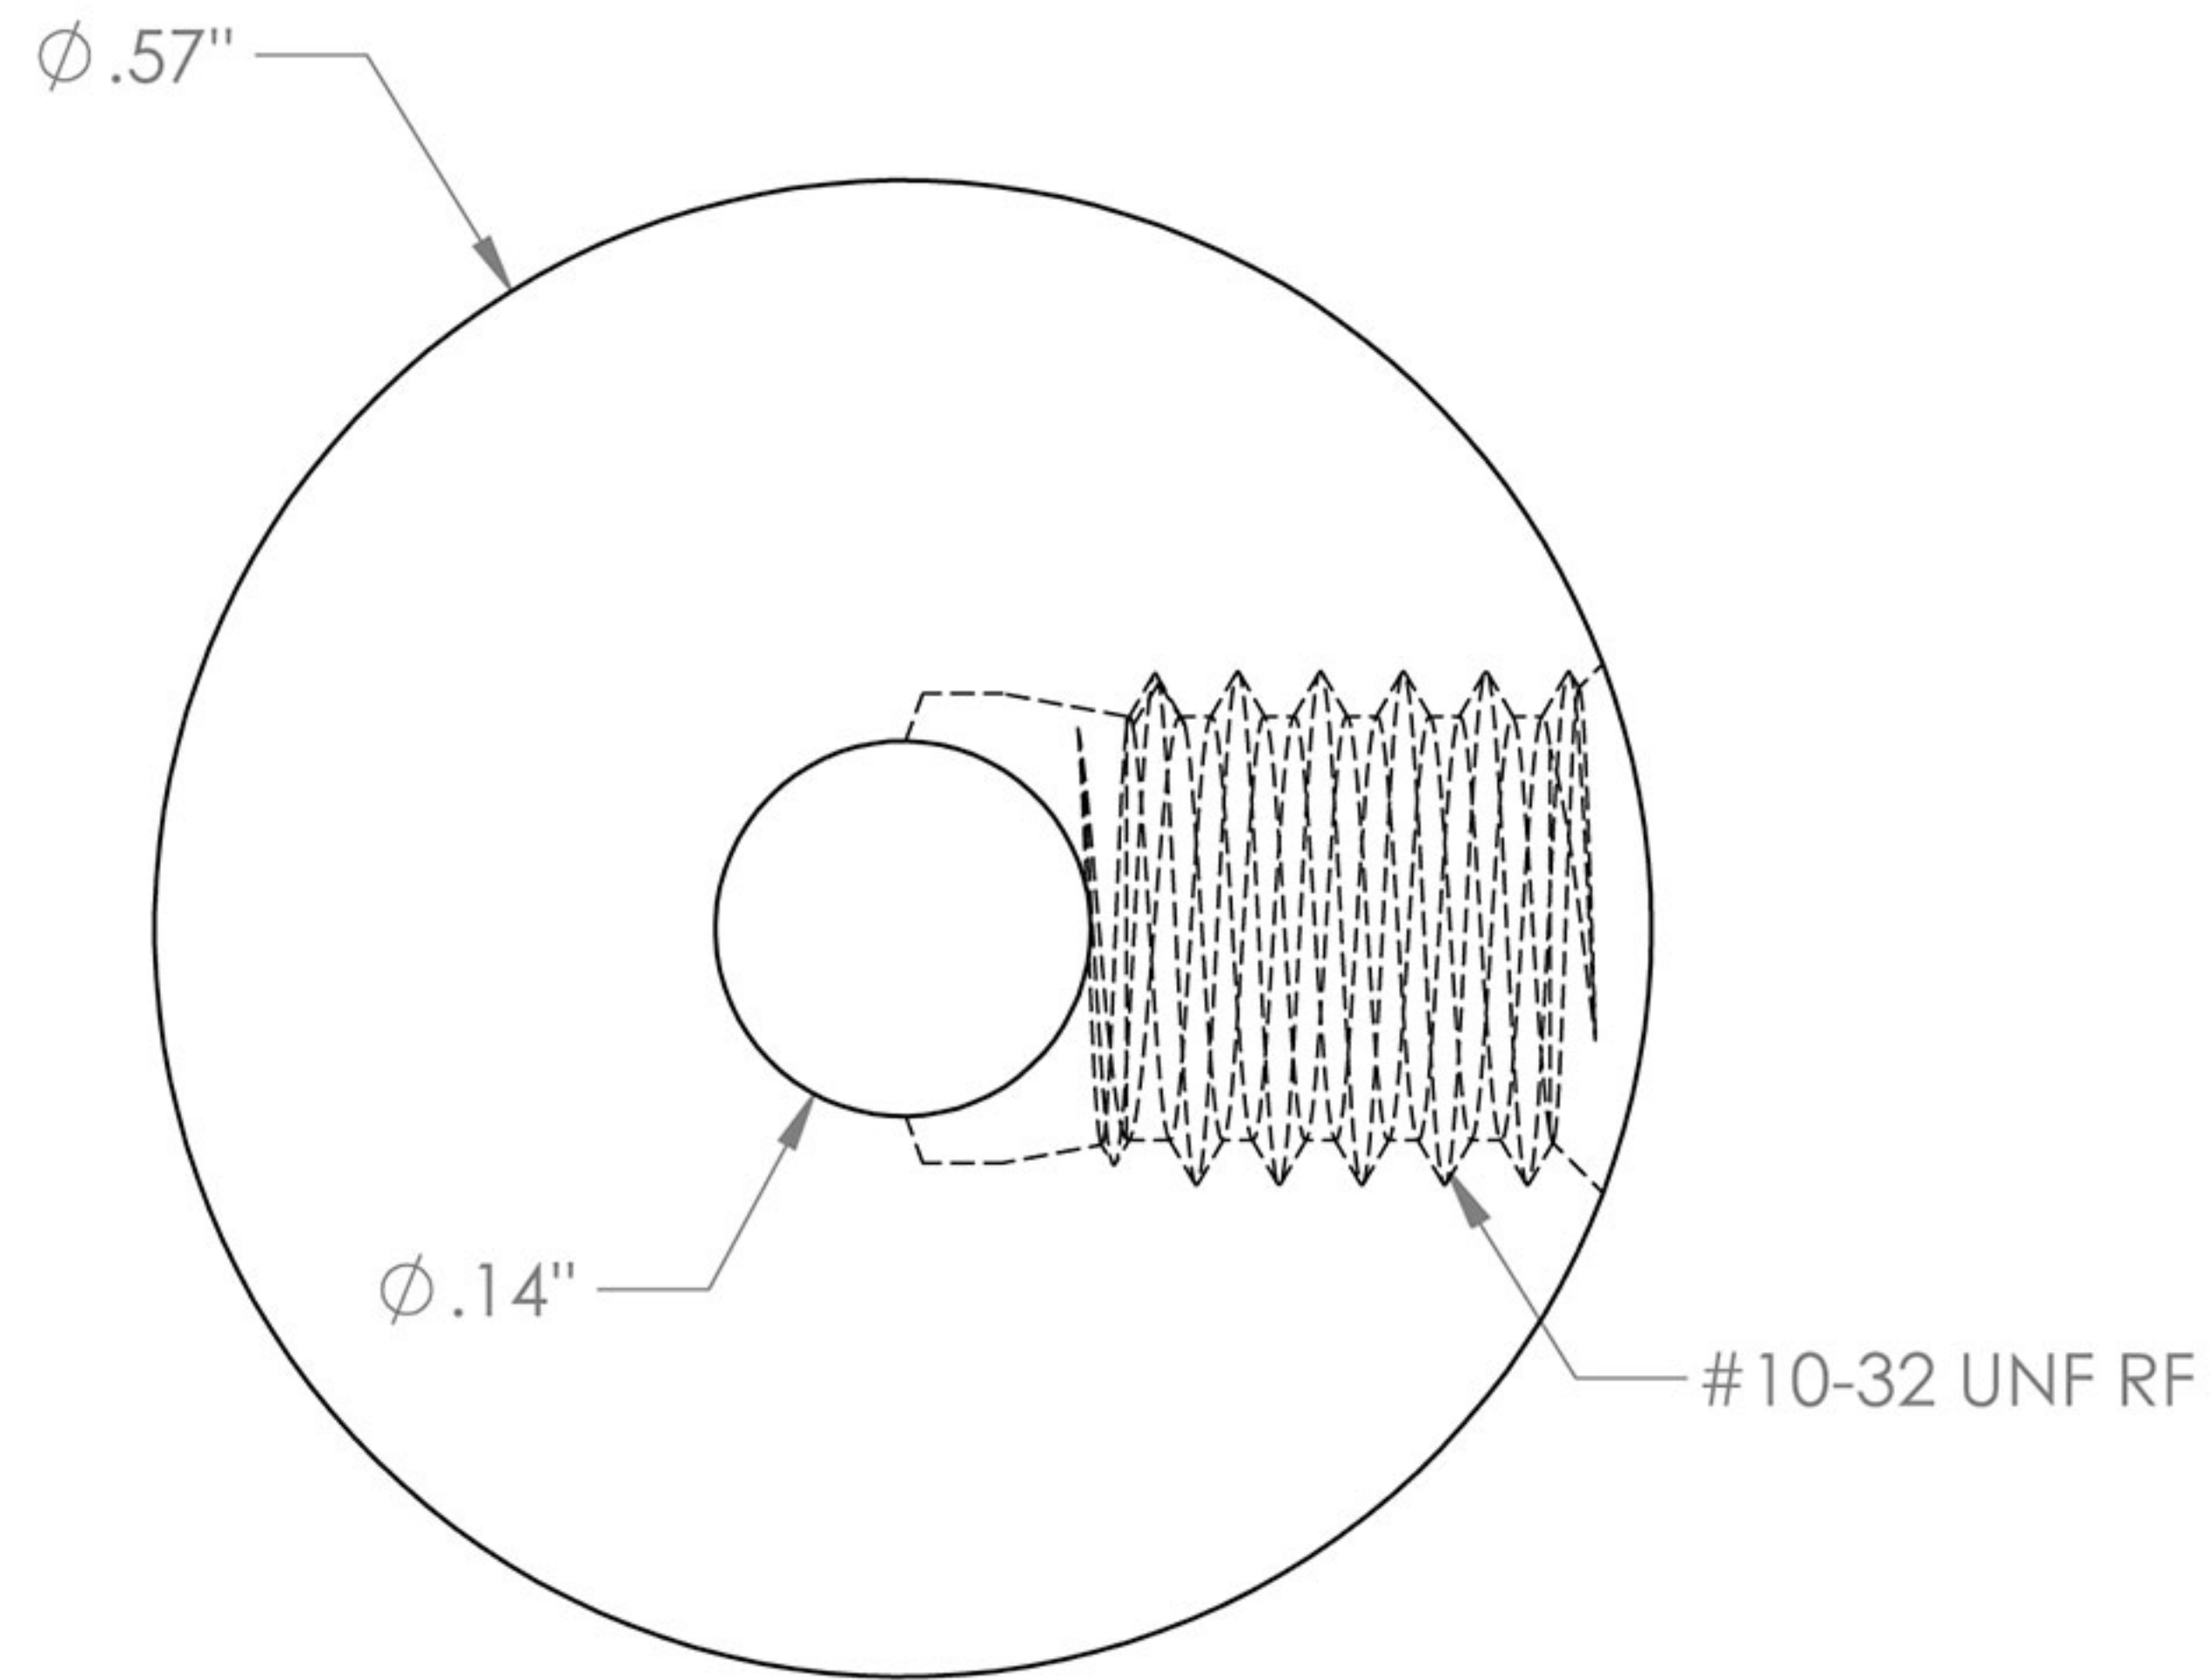

1/8" HAAS Axis Swage Stud

Item: HSC20004

HAAS Axis Pivot Eye

Item: HSC20002

HAAS Axis Pivot Receiver Pin

Item: HSC20003

#10-32 UNF RH

HAAS Axis Pivot Receiver

Item: HSC20001