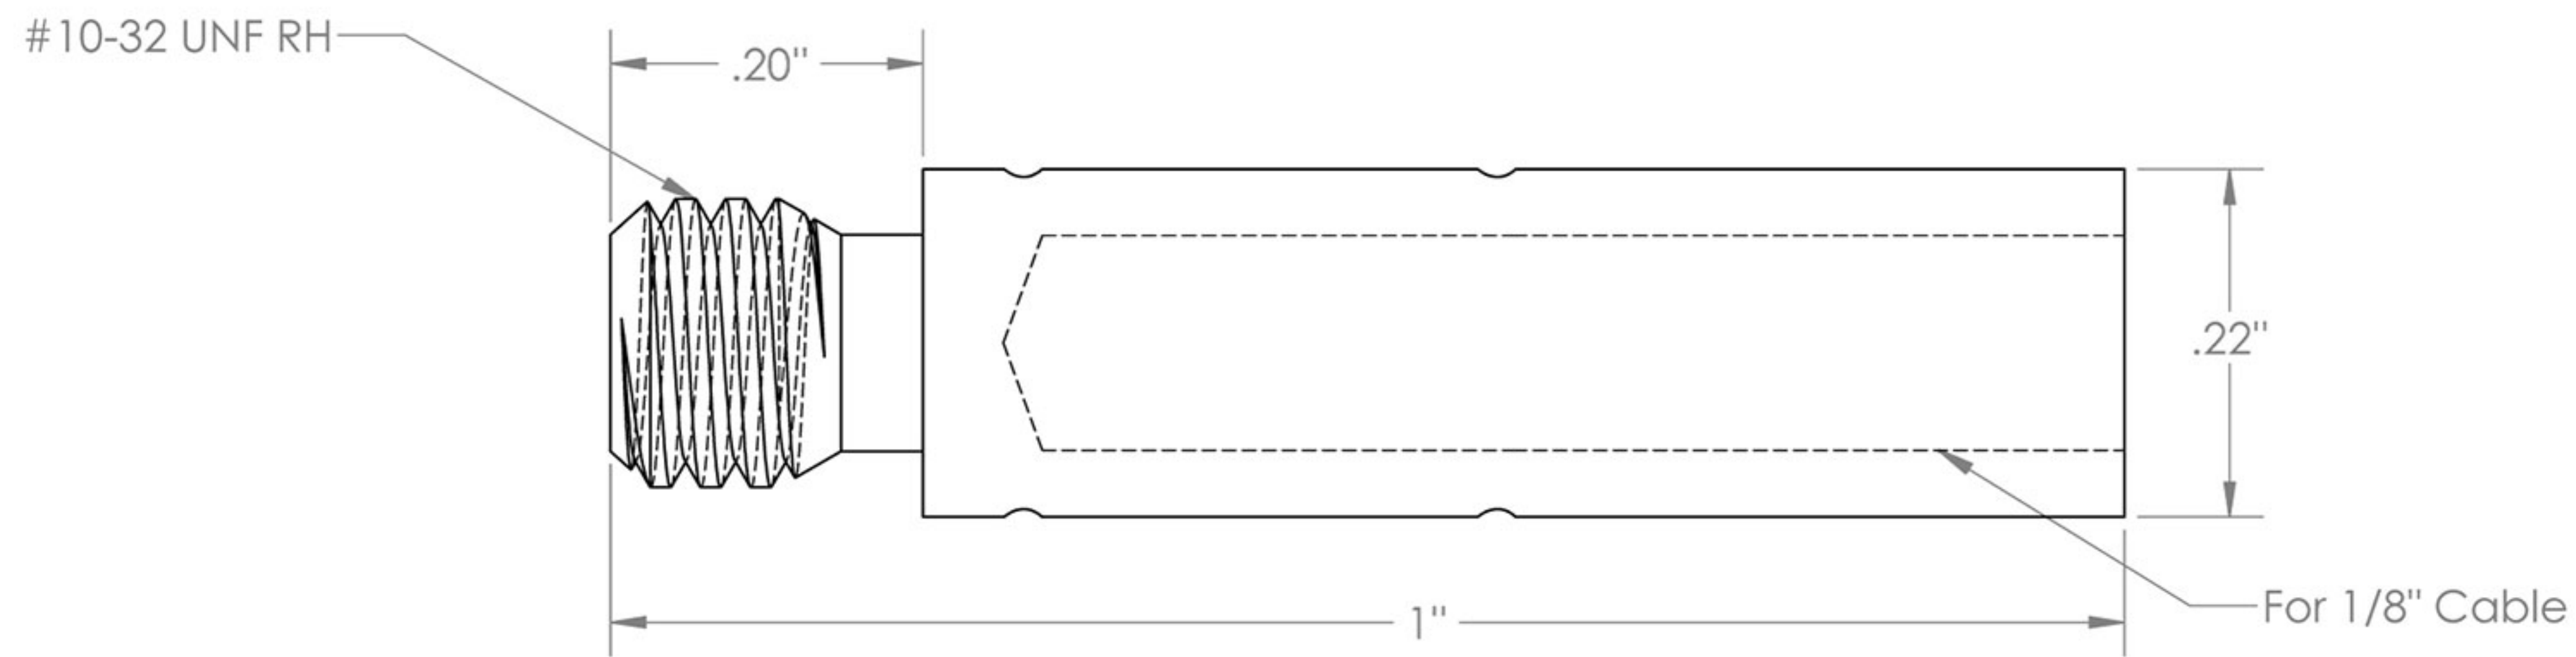

1/8" HAAS Axis Swage Stud

Item: HSC20004

HAAS Axis Pivot Eye

Item: HSC20002

HAAS Axis Pivot Receiver Pin

Item: HSC20003

#10-32 UNF RH

HAAS Axis Pivot Receiver