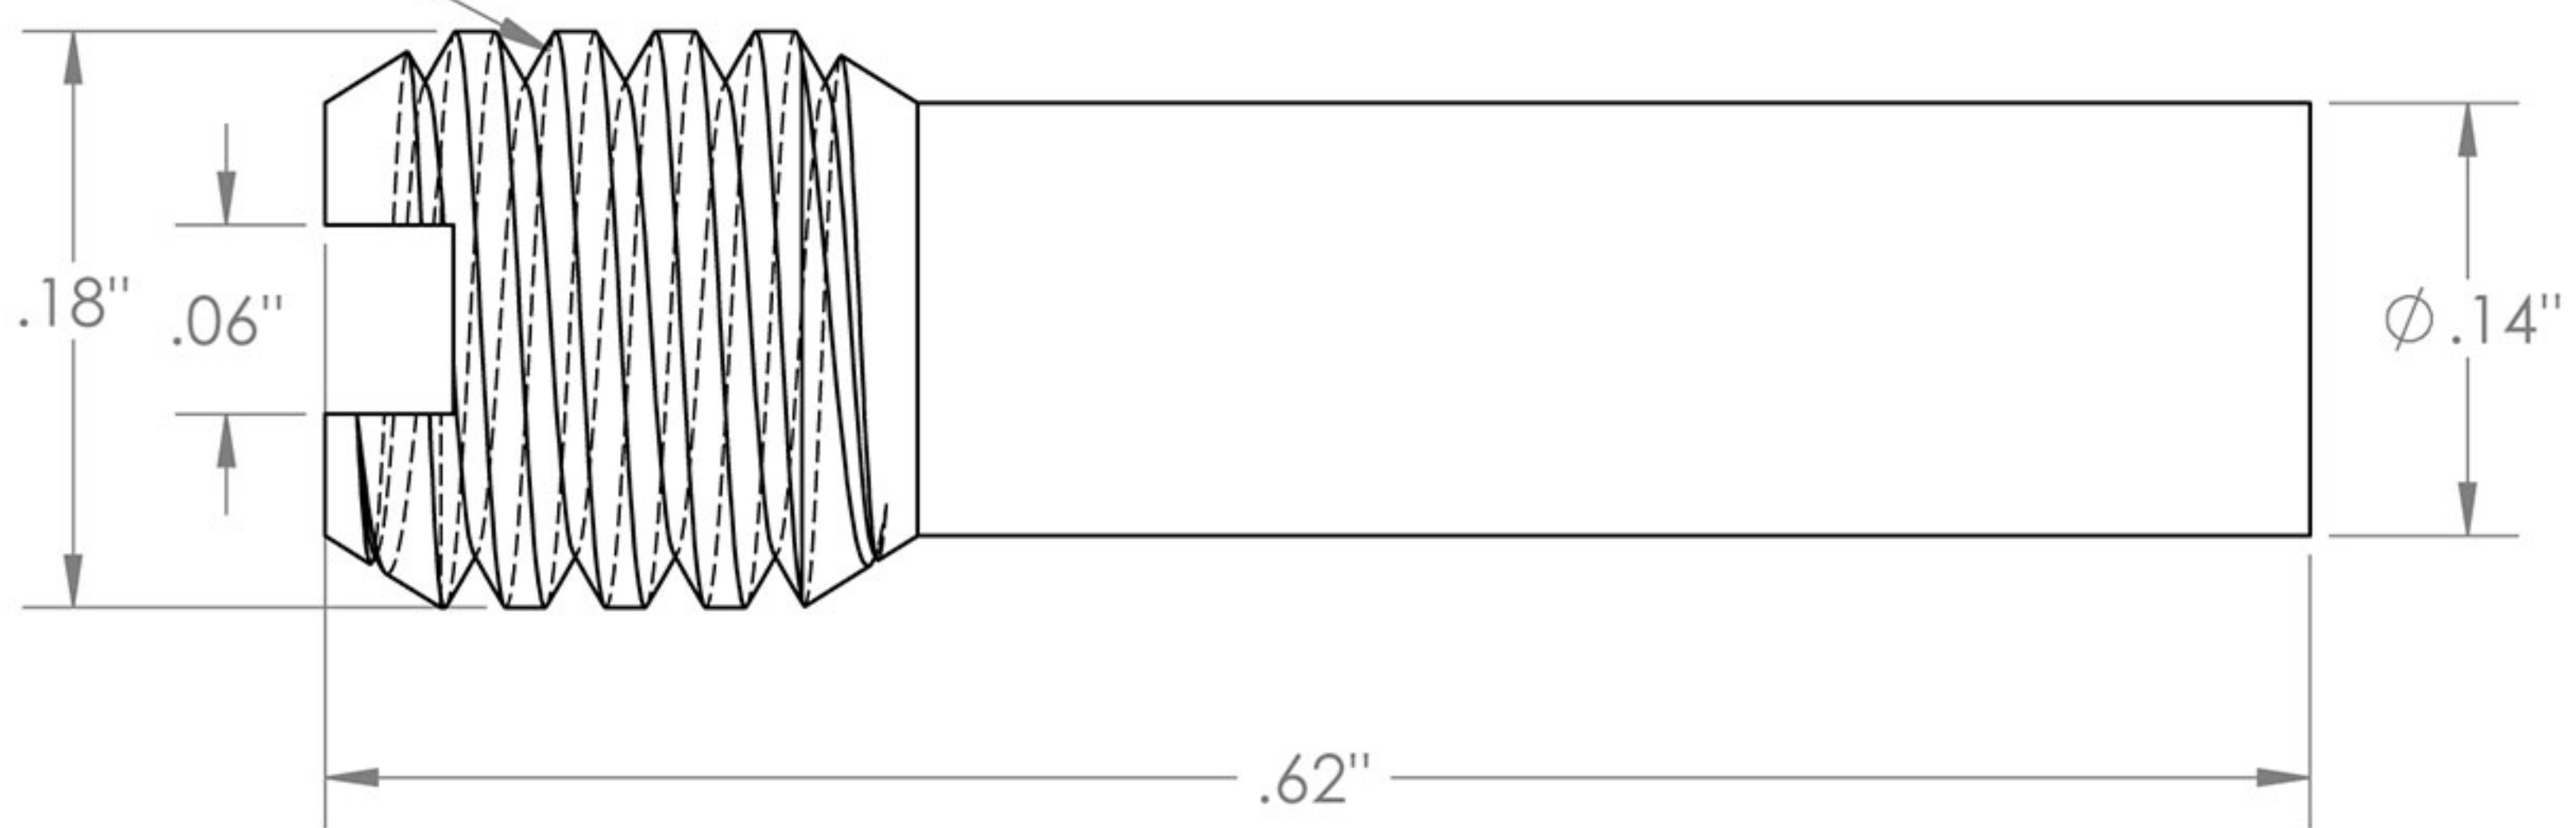

1/8" HAAS Axis Swage Stud

Item: HSC20004

HAAS Axis Pivot Eye

Item: HSC20002

HAAS Axis Pivot Receiver Pin

Item: HSC20003

#10-32 UNF RH

HAAS Axis Pivot Receiver